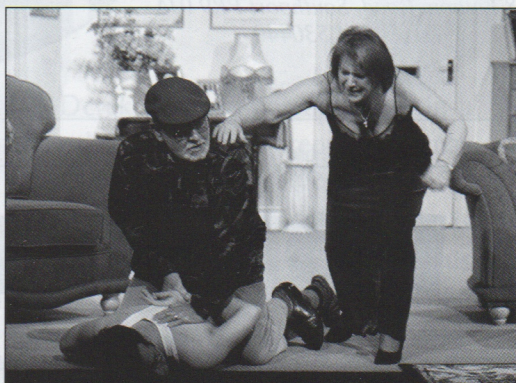

Two & Two Together