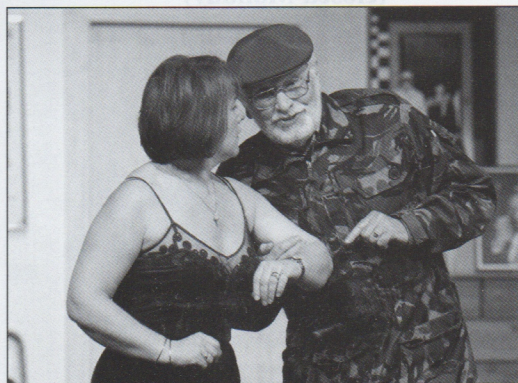

Two & Two Together