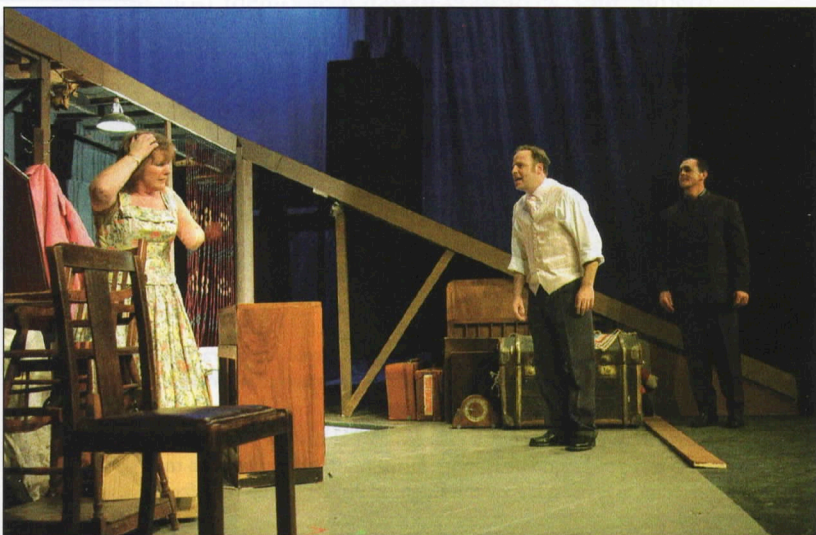

Passionate Woman